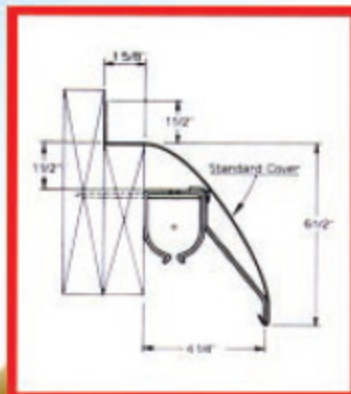

Sliding Door Hardware

Choose the track that is square on top and round on the bottom . . . that's EASY TRAK.

Patent No. 4,483,045

The square top and side design allow the complete run of track to be firmly mounted directly to the header. NAIL-UP every 12 - inches.

A round bottom design makes EASY TRAK self-cleaning and self-aligning for smooth and free rolling doors.

Farm Builders and Contractors rely on EASY TRAK for high quality materials and workmanship.

NEW
EASY ROLL
SWIVEL
DESIGN

EASY TRAK ACCESSORIES

PART		NUMBER	DISCRIPTION
1a 	14 GA. ROUND TRACK	1a	TK-100108 8 FEET TK-100110 10 FEET TK-100112 12 FEET TK-100114 14 FEET TK-100116 16 FEET TK-100118 18 FEET TK-100120 20 FEET
2a 		2a	TK-100095 END CAP
3a 		3a	TK-100093 COVER SUPPORT
4a 	4b 	4a	TK-100096 OUTSIDE SPLICE CLIP
		4b	TK-100107 INSIDE SPLICE CLIP
5a 	5b 	5a	TK-100097- TOP MOUNT BRACKET
		5b	TK-100109 FACE MOUNT BRACKET
8a 	8b 	8a	TK-100141 DOUBLE SUPPORT BRACKET
		8b	TK-100313 DOUBLE SUPPORT BRACKET 3" (1-BEND)
9a 	9b 	9a	TY-100099 9 1/2 INCH TROLLEY HANGER W/ ROLLER BEARINGS
		9b	TY-100172 6 1/2 INCH TROLLEY HANGER W/ ROLLER BEARINGS
10a 		10a	TY-100101 TROLLEY W/ STRAP HANGER W/ ROLLER BEARINGS
11a 	11b 	11a	TY-100105 DROP STRAP TROLLEY W/ ROLLER BEARINGS
		11b	TY-100106 DOUBLE TROLLEY HANGER W/ ROLLER BEARINGS

EASY TRAK ACCESSORIES

PART		ITEM	NUMBER	DESCRIPTION
		1a 1b	DH-100124 SUPER LATCH DH-100126 STAY-TIGHT ADJUSTABLE LATCH	
		2a	DH-100128 STRIKER PLATE	
		3a	DH-100129 DOOR PULL	
		4a 4b	DH-100137 CENTER CHAIN LOCK DH-100138 CHAIN LOCK TO JAMB	
		7b	DH-100130 CAN BOLT 18 inches in length	