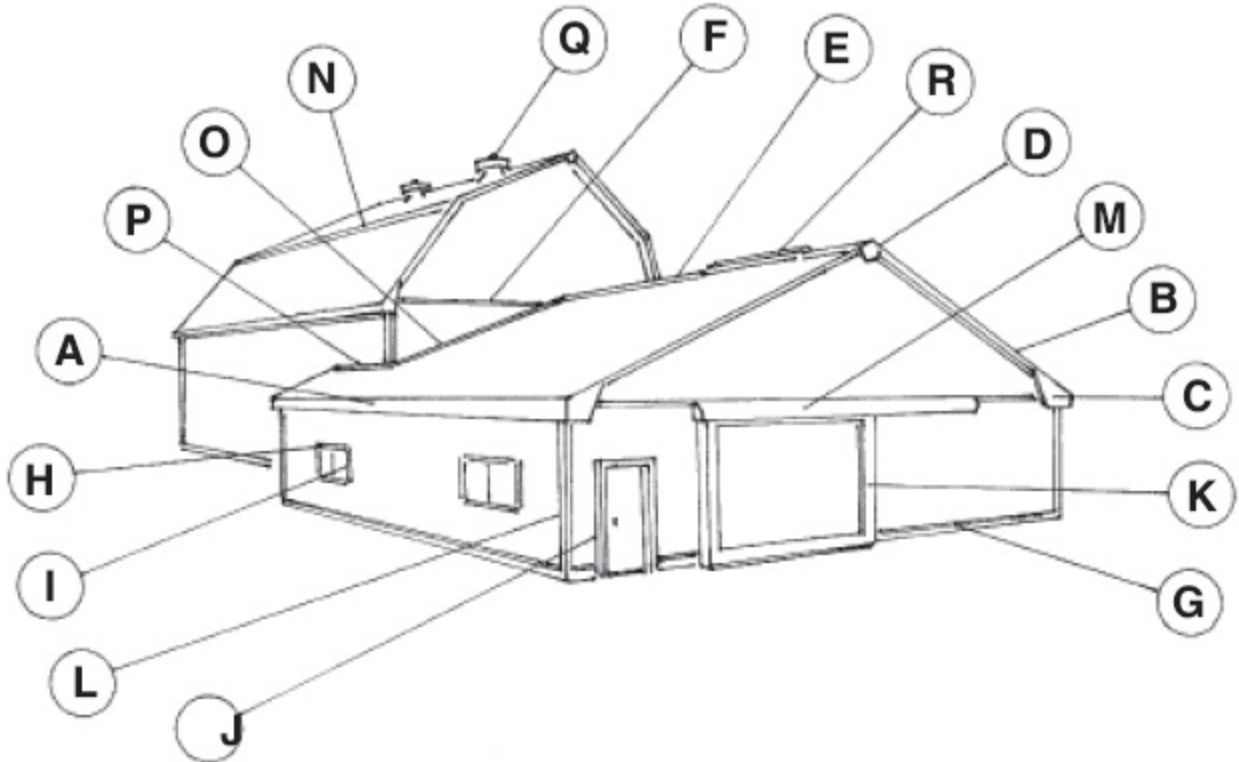

## Trim Selector - Agricultural

A – Eave Soffit & Fascia E-1, E-100

B – Gable Soffit & Fascia E-2

C – Corner Caps & Boxes E-30, E-3

D – Ridge Box E-4

E – Ridge Cap E-5

F – Gable Divider E-6

G – Base Trim E-7

H – Drip Cap E-8

I – J Trim E-9

J – Jamb Trim E-10

K – Sliding Door Trim E-11, E-12

L – Outside Corner E-13

M – Track Cover E-15

N – Hip Flashing E-50

O – End Wall Flashing E-600