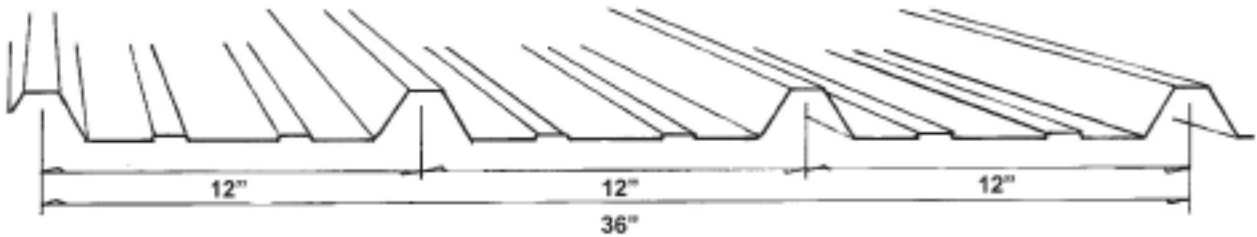

# Commercial Roofing, Siding and Trims

3/4" G-Rib Profile is available in 29 ga. and 26 ga. Galvalume Plus as well as Silicone Polyester Paint Finish.

1 1/4" C-Rib Profile is available in 26 ga. Galvalume Plus as well as Silicone Polyester paint Finish.

<p>P=</p> <p>A</p> <p>A</p> <p>C-1</p> <p>C-2</p>	<p>A</p> <p>A</p> <p>C</p> <p>B</p> <p>A</p> <p>C-5</p> <p>C-101</p>	<p>B</p> <p>A</p> <p>B</p> <p>A</p> <p>C-6</p> <p>C-7</p>
<p>B</p> <p>A</p> <p>C-9</p>	<p>A</p> <p>C</p> <p>B</p> <p>C-10</p> <p>C-100</p>	<p>C</p> <p>A</p> <p>B</p> <p>C</p> <p>A</p> <p>B</p> <p>C</p> <p>A</p> <p>C-11</p> <p>C-110</p> <p>C-12</p> <p>C-120</p>
<p>A</p> <p>B</p> <p>A</p> <p>B</p> <p>C-13</p> <p>C-130</p>		