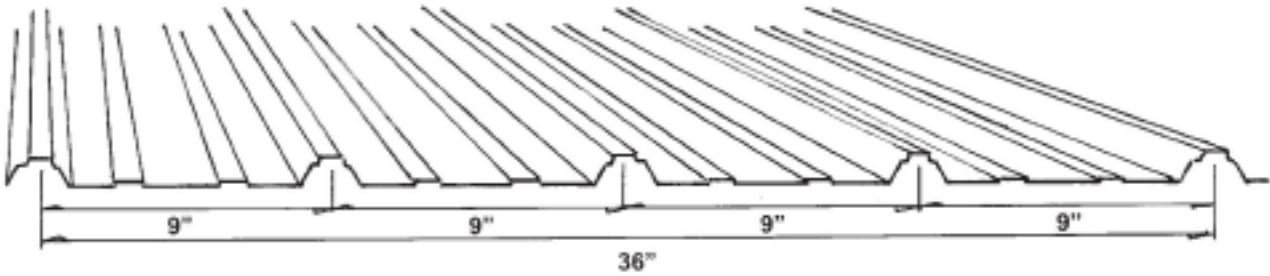

# Commercial Roofing, Siding and Trims

3/4" G-Rib Profile is available in 29 ga. and 26 ga. Galvalume Plus as well as Silicone Polyester Paint Finish.

1 1/4" C-Rib Profile is available in 26 ga. Galvalume Plus as well as Silicone Polyester paint Finish.

<p>P=</p> <p>A</p> <p>A</p> <p>C-1</p> <p>C-2</p>	<p>A</p> <p>A</p> <p>C</p> <p>B</p> <p>A</p> <p>C-5</p> <p>C-101</p>	<p>B</p> <p>A</p> <p>B</p> <p>A</p> <p>C-6</p> <p>C-7</p>
<p>B</p> <p>A</p> <p>C-9</p>	<p>A</p> <p>C</p> <p>B</p> <p>C-10</p> <p>C-100</p>	<p>C</p> <p>A</p> <p>B</p> <p>C</p> <p>A</p> <p>B</p> <p>C</p> <p>A</p> <p>C-11</p> <p>C-110</p> <p>C-12</p> <p>C-120</p>
<p>A</p> <p>B</p> <p>A</p> <p>B</p> <p>C-13</p> <p>C-130</p>		