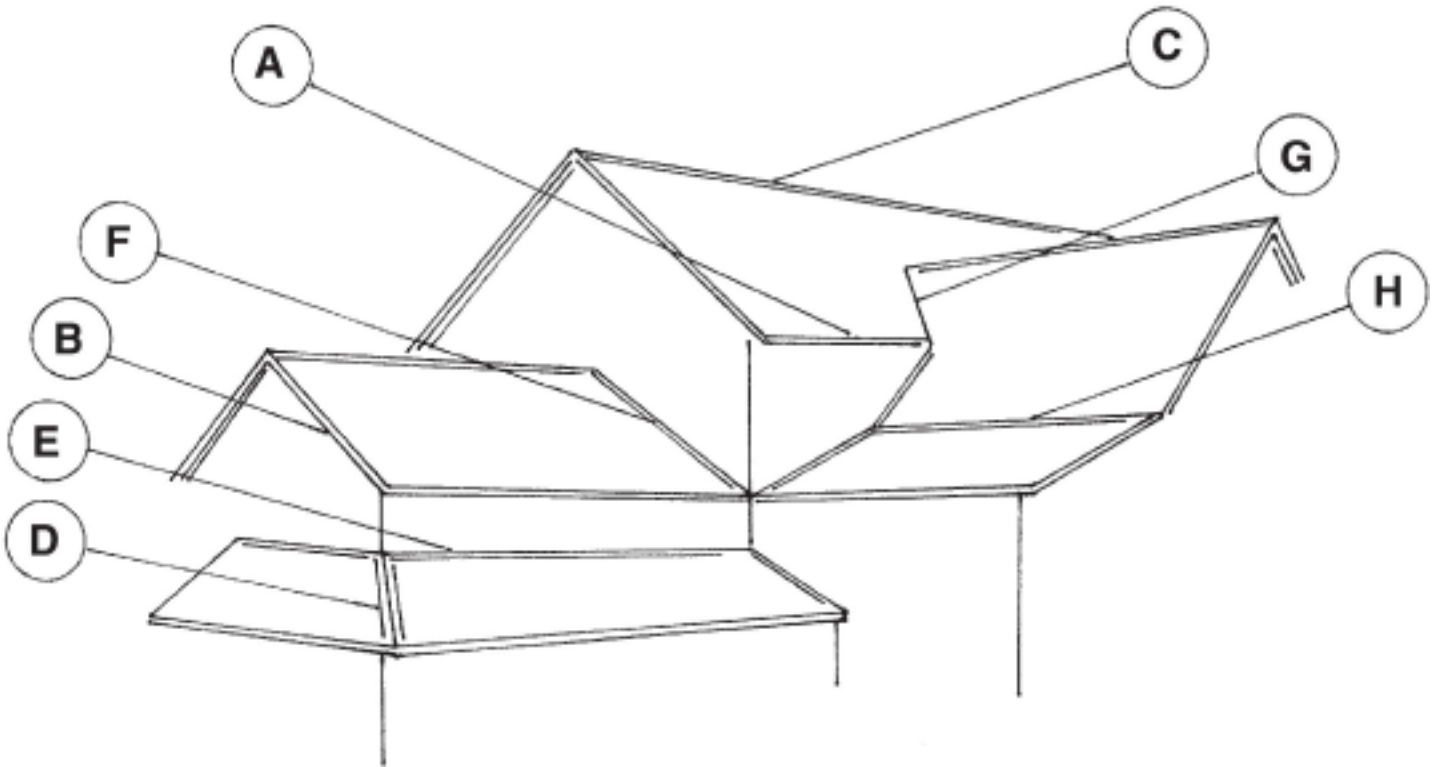

# Trim Selector - Residential

A - Eave Starter R-1

B - Gable Starter R-2

C - Ridge Cap E-5

D - Cottage Hip R-5, R-50, R-500

E - Side Wall Flashing E-60

F - End Wall Flashing E-600

G - Valley Flashing EF-V, EF-W

H - Reverse Hip Flashing E-500